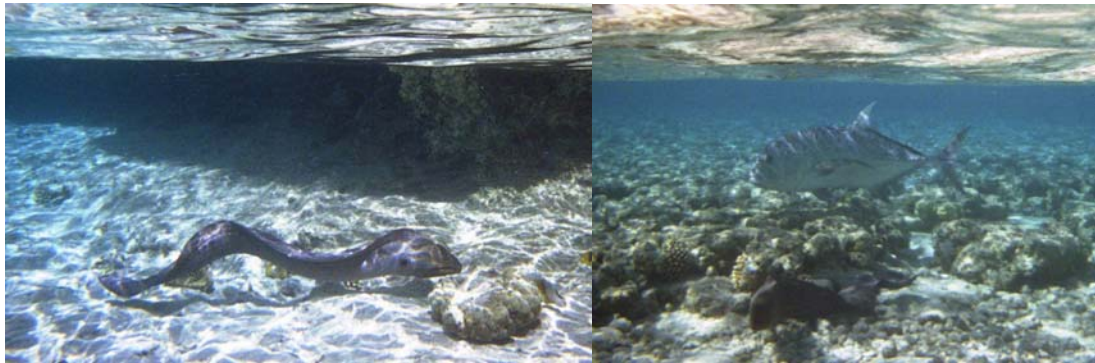

Giant Moray *Gymnothorax javanicus* at Ras Mohammed National Park, 23rd December 2004 (Copyright L. Smith).