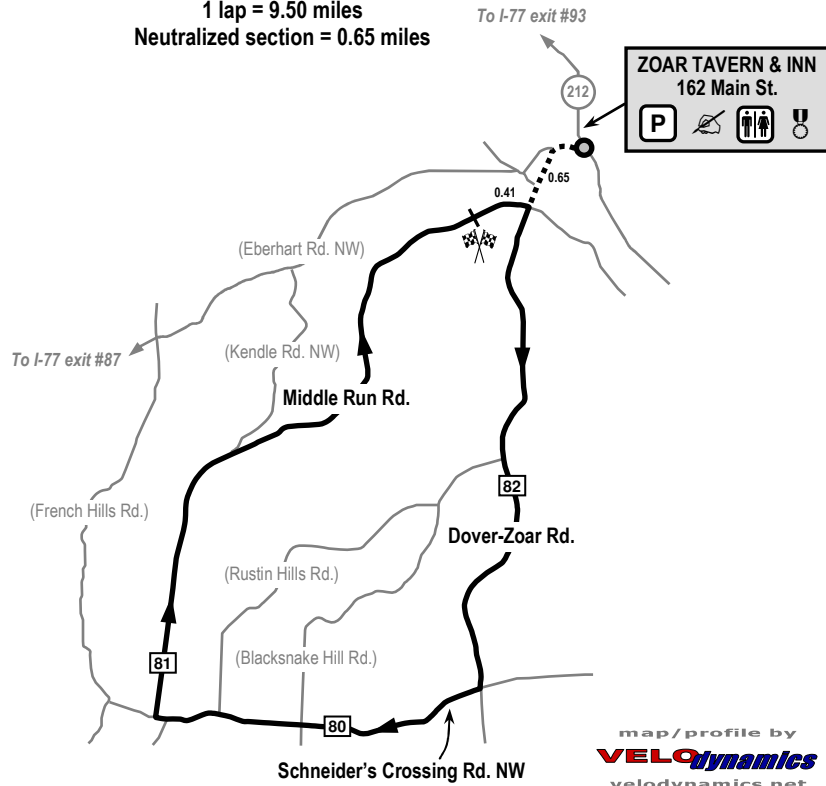

ZOAR ROAD RACE

1 lap = 9.50 miles
Neutralized section = 0.65 miles

 - Parking
 - Restrooms
 - Registration
 - Start
 - Finish
 - Awards
 - Neutralized section

map/profile by
VELOdynamics
velodynamics.net

COURSE PROFILE
(Vertical exaggeration = 12:1)