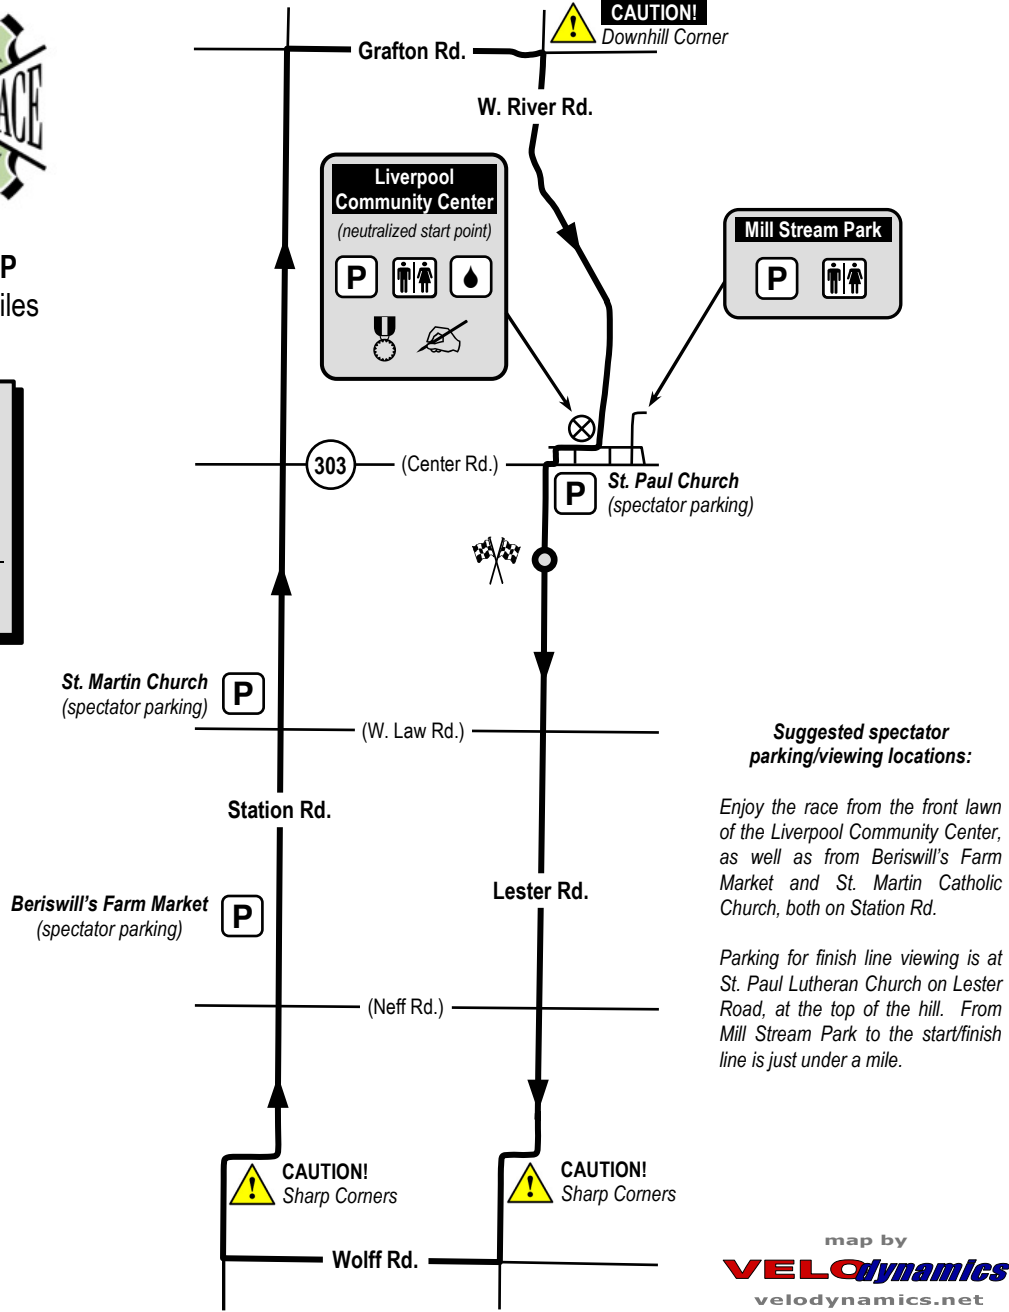

COURSE MAP

1 lap = 11.75 miles

COURSE PROFILE
(Vertical exaggeration = 20:1)