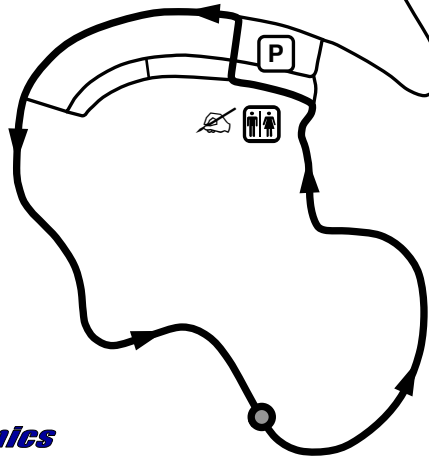

RACES AT THE LAKE
Munroe Falls MetroPark

MUNROE
FALLS

Darrow Rd.

S. River Rd.

91

Map legend and scale:

- Compass rose with 'N' for North
- Scale bar: 0 to 500'
- Parking (P icon)
- Registration (hand icon)
- Restrooms (restroom icon)
- Start/Finish (circle with dot icon)

map by
VELOdynamics
velodynamics.net

N. Munroe Rd.