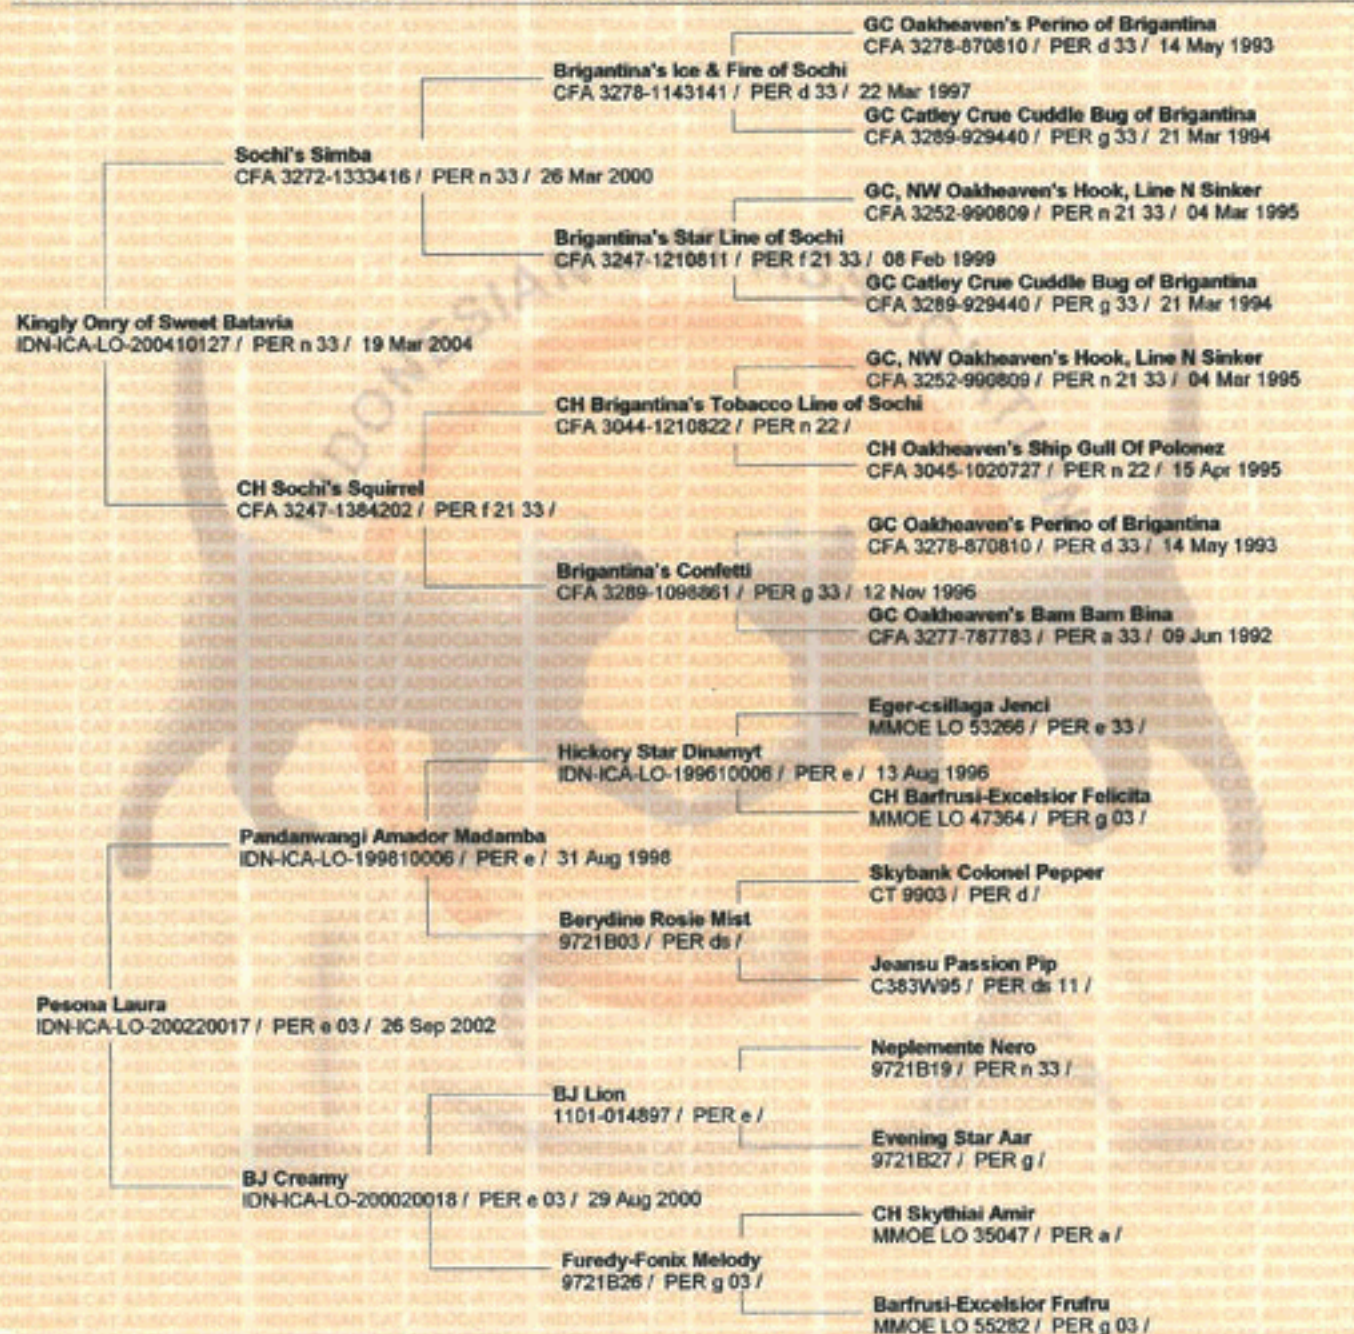

Certified Pedigree (Sertifikat Silsilah)

SWEET BATAVIA STRABEL

Cat's Name / Nama Kucing
No. Pedigree : IDN-ICA-LO-200620230

Owner / Pemilik : Febriana Nauli Nasution

Breeder / Pembiak : Vanni Asvianty

Breed / Ras	Sex / Kelamin	Date of Birth / Tgl Lahir	Color / Warna	EMS Code
PERSIAN	Betina/Female	February 28, 2006	Black Tortie	PER f

PARENTS	GRANDPARENTS	GREAT GRANDPARENTS	GREAT GREAT GRANDPARENTS
---------	--------------	--------------------	--------------------------

Based on Directorate General of Livestock Production Development Decree Number : 82/KPTS/OT.160/F/09.04