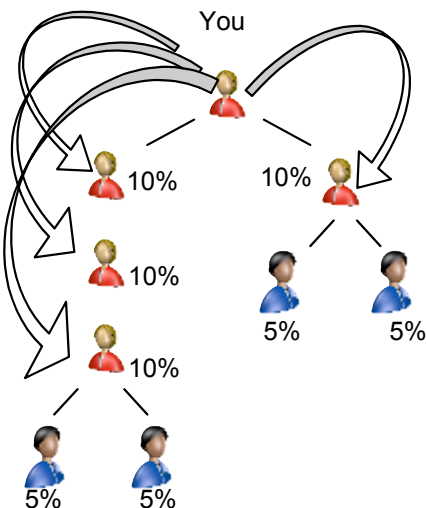

Package is Not Upgradeable !

2. Leadership Bonus (Matching Bonus)

-1st Level 10% & 2nd level 5% from the direct referral's fast start bonus.

You INTRO

INCOME

Direct Sponsor (10%)	RM3000 daily x 10% = RM300
If 20 Direct Sponsor (10%)	RM3000 daily x 10% x 20 = RM6,000
Your Direct Sponsor downline (5%)	RM1000 daily x 5% = RM50
If 200 Your Direct Sponsor downline (5%)	RM1000 daily x 5% x 200 = RM10,000