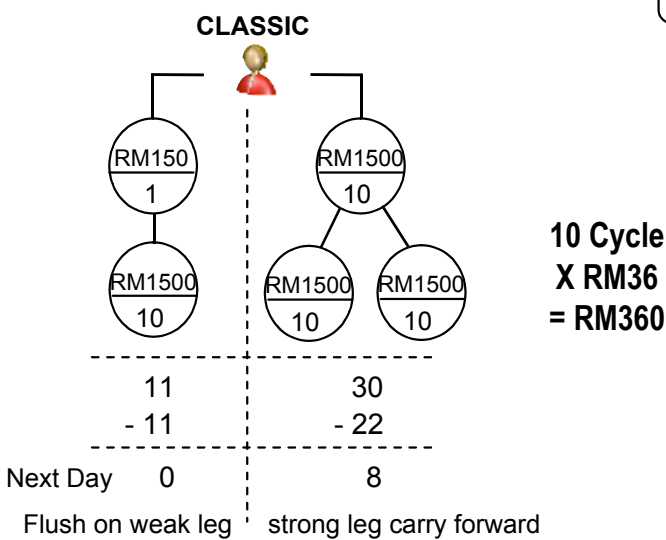

Business Plan

1. Fast Start Bonus
2. Leadership Bonus
3. Re-consumption Bonus
4. Mobile Stockist Bonus

Package	Classic	Silver	Gold
Invested	RM150	RM750	RM1500
Product	1 or 5 bottle	5 or 25 bottle	10 or 50 bottle
Cycle/Pairing	10	50	100
Max Income/Day	RM360	RM1800	RM3600
Max Income/Month	RM10,800	RM54,000	RM108,000

Package is Not Upgradeable !

2. Leadership Bonus (Matching Bonus)

-1st Level 10% & 2nd level 5% from the direct referral's fast start bonus.

You INTRO

INCOME

Direct Sponsor (10%)	RM3000 daily x 10% = RM300
If 20 Direct Sponsor (10%)	RM3000 daily x 10% x 20 = RM6,000
Your Direct Sponsor downline (5%)	RM1000 daily x 5% = RM50
If 200 Your Direct Sponsor downline (5%)	RM1000 daily x 5% x 200 = RM10,000