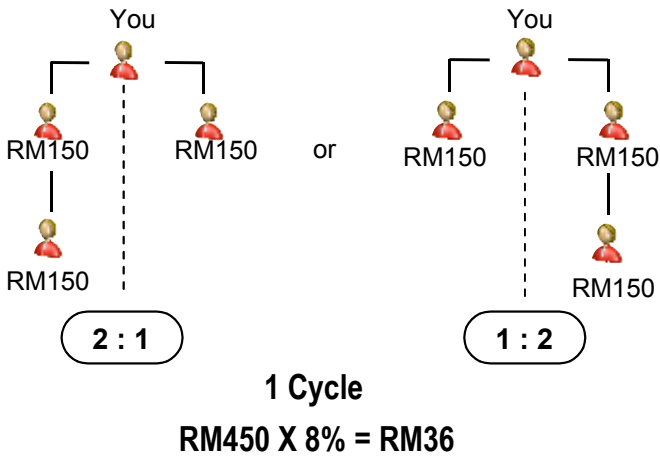

Business Plan

1. Fast Start Bonus
2. Leadership Bonus
3. Re-consumption Bonus
4. Mobile Stockist Bonus

Package	Classic	Silver	Gold
Invested	RM150	RM750	RM1500
Product	1 or 5 bottle	5 or 25 bottle	10 or 50 bottle
Cycle/Pairing	10	50	100
Max Income/Day	RM360	RM1800	RM3600
Max Income/Month	RM10,800	RM54,000	RM108,000

Package is Not Upgradeable !