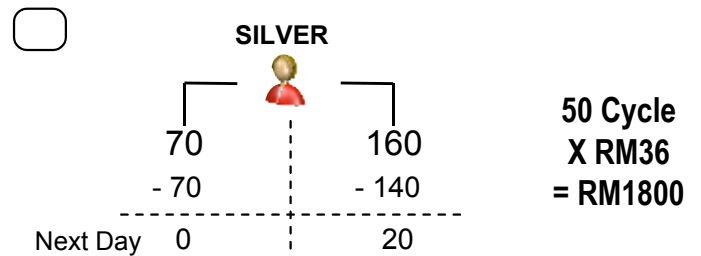

Business Plan

1. Fast Start Bonus
2. Leadership Bonus
3. Re-consumption Bonus
4. Mobile Stockist Bonus

Package	Classic	Silver	Gold
Invested	RM150	RM750	RM1500
Product	1 or 5 bottle	5 or 25 bottle	10 or 50 bottle
Cycle/Pairing	10	50	100
Max Income/Day	RM360	RM1800	RM3600
Max Income/Month	RM10,800	RM54,000	RM108,000

Package is Not Upgradeable !