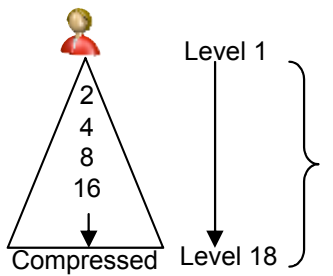

3. Auto Maintenance - RM150 will be deducted for the maintenance when income achieved RM400 per month.

Level	Member	4.4% Bonus
1	2	$ 13
2	4	$ 26
3	8	$ 52
4	16	$ 104
...		
17	131072	$ 851,968
18	262144	$ 1,703,936

Total $ 3,407,859
1% = 34,000 / Month !