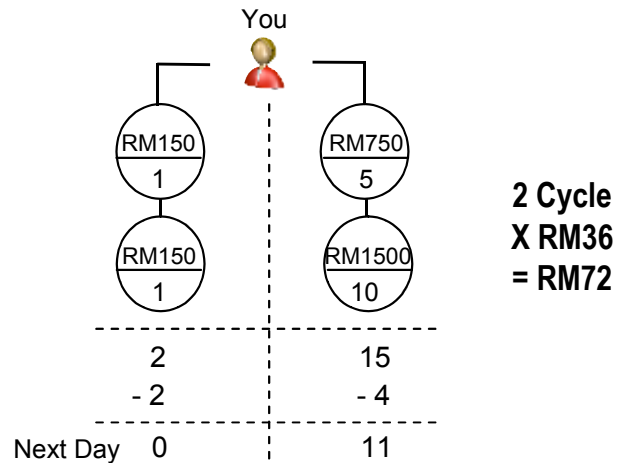

Business Plan

1. Fast Start Bonus
2. Leadership Bonus
3. Re-consumption Bonus
4. Mobile Stockist Bonus

Package	Classic	Silver	Gold
Invested	RM150	RM750	RM1500
Product	1 or 5 bottle	5 or 25 bottle	10 or 50 bottle
Cycle/Pairing	10	50	100
Max Income/Day	RM360	RM1800	RM3600
Max Income/Month	RM10,800	RM54,000	RM108,000

Package is Not Upgradeable !

2. Leadership Bonus (Matching Bonus)

-1st Level 10% & 2nd level 5% from the direct referral's fast start bonus.

You INTRO

INCOME

Direct Sponsor (10%)	RM3000 daily x 10% = RM300
If 20 Direct Sponsor (10%)	RM3000 daily x 10% x 20 = RM6,000
Your Direct Sponsor downline (5%)	RM1000 daily x 5% = RM50
If 200 Your Direct Sponsor downline (5%)	RM1000 daily x 5% x 200 = RM10,000