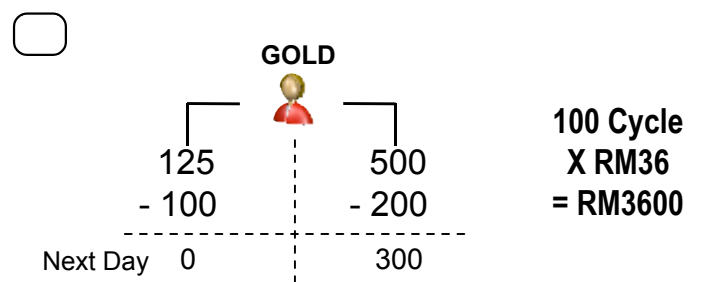

Business Plan

1. Fast Start Bonus
2. Leadership Bonus
3. Re-consumption Bonus
4. Mobile Stockist Bonus

Package	Classic	Silver	Gold
Invested	RM150	RM750	RM1500
Product	1 or 5 bottle	5 or 25 bottle	10 or 50 bottle
Cycle/Pairing	10	50	100
Max Income/Day	RM360	RM1800	RM3600
Max Income/Month	RM10,800	RM54,000	RM108,000

Package is Not Upgradeable !