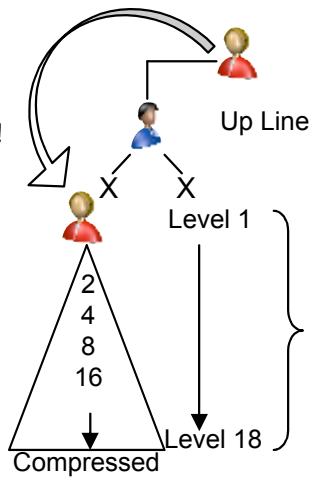

50% = 1,700,000
1% = 17,000 / Month !

4. Mobile Stockist Bonus

Package	1 Star	3 Star	5 Star
Amount	RM 6000	RM15000	RM30000
Product	40	100	200
Sign up profit	5%	5%	5%
Instant Rebate	RM400	RM1000	RM2000
Company turn over Until capital return	3%	5%	6%

Fast track

3 step to success !

1. Join Gold Package
2. Refer 3 Gold Package
3. Follow up & support

Month	Member	Income By Package		
		Classic	Silver	Gold
-	You	-	-	-
1	3	$ 36	$ 180	$ 360
2	9	$ 108	$ 540	$ 1,080
3	27	$ 324	$ 1,620	$ 3,240
4	81	$ 972	$ 4,860	$ 9,720
5	243	$ 2,916	$ 14,580	$ 29,160
6	729	$ 8,748	$ 43,740	$ 87,480
7	>900	$ 10,800	$ 54,000	$ 108,000
8	>900	$ 10,800	$ 54,000	$ 108,000
9	>900	$ 10,800	$ 54,000	$ 108,000
10	>900	$ 10,800	$ 54,000	$ 108,000
11	>900	$ 10,800	$ 54,000	$ 108,000
12	>900	$ 10,800	$ 54,000	$ 108,000
Total		$ 77,904	$ 389,520	$ 779,040

Member	Example	
	Gold Intro Classic	Classic Intro Gold
You	-	-
3	36	360
9	108	1080
27	324	3240
81	972	9720
243	2916	10800
729	8748	10800
2187	26244	10800
6561	78732	10800
9000	108000	10800
9000	108000	10800
9000	108000	10800
9000	108000	10800
9000	108000	10800
		$ 550,080
		$ 100,800

EduWorld Studio (www.eduworld.com.my)

REGISTER

Name: _____

Introducer: _____

Package: ☐ CLASSIC ☐ SILVER ☐ GOLD

Placing: ☐ LEFT ☐ RIGHT

IC No: _____

Address: _____

Tel: _____

E-mail: _____

Bank Account No (CIMB): _____

* EDUWORLD STUDIO IS AN AFFILIATE TO BNS *

Mohd Nazli Othman 012-4728327, Mazliza Mohamed 012-4102459, Ghazali Hassan 012-4648229