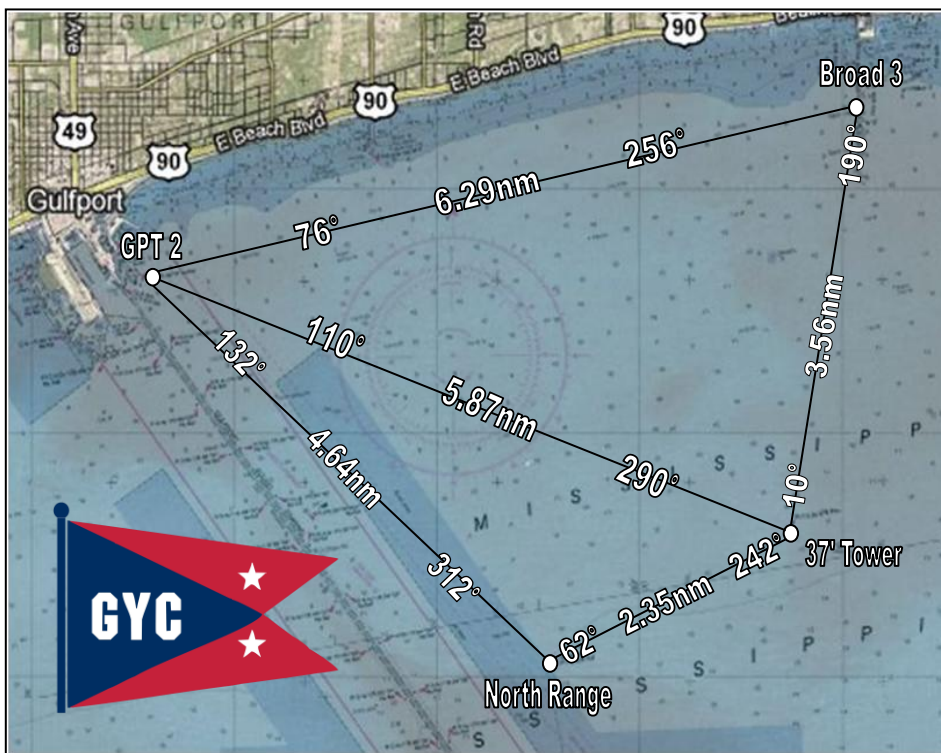

Gulfport Yacht Club Fixed Course Sheet

Course	Distance	Start	Steer	Miles	Mark 1	Steer	Miles	Mark 2	Steer	Miles	Mark 3	Steer	Miles	Mark 4
1	12.86	GPT 2	132°	4.64	North Range	62°	2.35	37' Tower	290°	5.87	GPT 2			
2	12.86	GPT 2	110°	5.87	37' Tower	242°	2.35	North Range	312°	4.64	GPT 2			
3	9.28	GPT 2	132°	4.64	North Range	312°	4.64	GPT 2						
4	11.78	GPT 2	110°	5.89	37' Tower	290°	5.89	GPT 2						
5	12.58	GPT 2	76°	6.29	Broad #3	258°	6.29	GPT 2						
6	16.84	GPT 2	76°	6.29	Broad #3	190°	3.56	37' Tower	242°	2.35	North Range	312°	4.64	GPT 2
7	16.84	GPT 2	132°	4.64	North Range	62°	2.35	37' Tower	10°	3.56	Broad 3	256°	6.29	GPT 2
8	15.72	GPT 2	76°	6.29	Broad #3	190°	3.56	37' Tower	290	5.87	GPT 2			
9	15.72	GPT 2	110°	5.87	37' Tower	10°	3.56	Broad 3	256°	6.29	GPT 2			

GPT 2	North Range
30°20.71' N	30°18.10' N
89°04.93' W	89°00.95' W

37' Tower	Broad #3
30°19.20' N	30°22.70' N
88°58.55' W	88°57.85' W

GYC Race Committee VHF 68
 GYC Phone 228-863-6796
 Sailing Director 228-323-1336