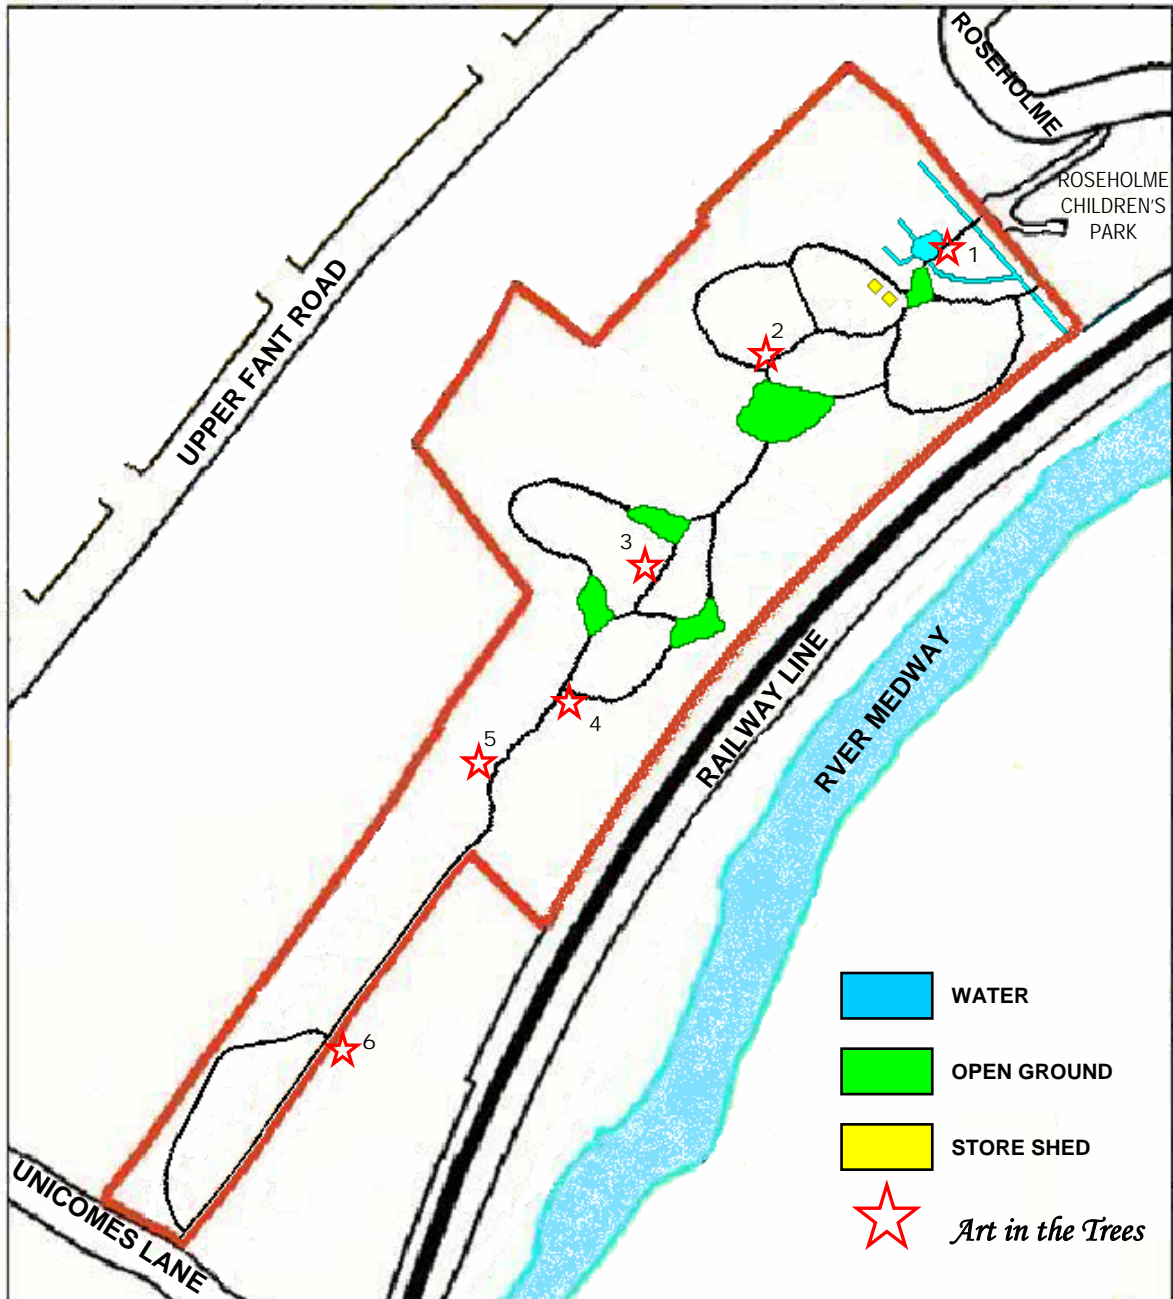

Art in the Trees

The Fant Wildlife Area

Maidstone, Kent

Follow the main path from the pond looking carefully in the trees.

You may be lucky enough to see art work by a group of home educated children aged 6-13.

The children collected shards of Victorian pottery found on site to create magnificent mosaics.

- 1. Peacock & Flower, By Jenny
- 2. Lizard, By Glynn
- 3. Butterfly, By Jonnie

- 4. Fish, By James
- 5. Abstract Bird, By Beanie
- 6. The Four Seasons Tree, By Tim