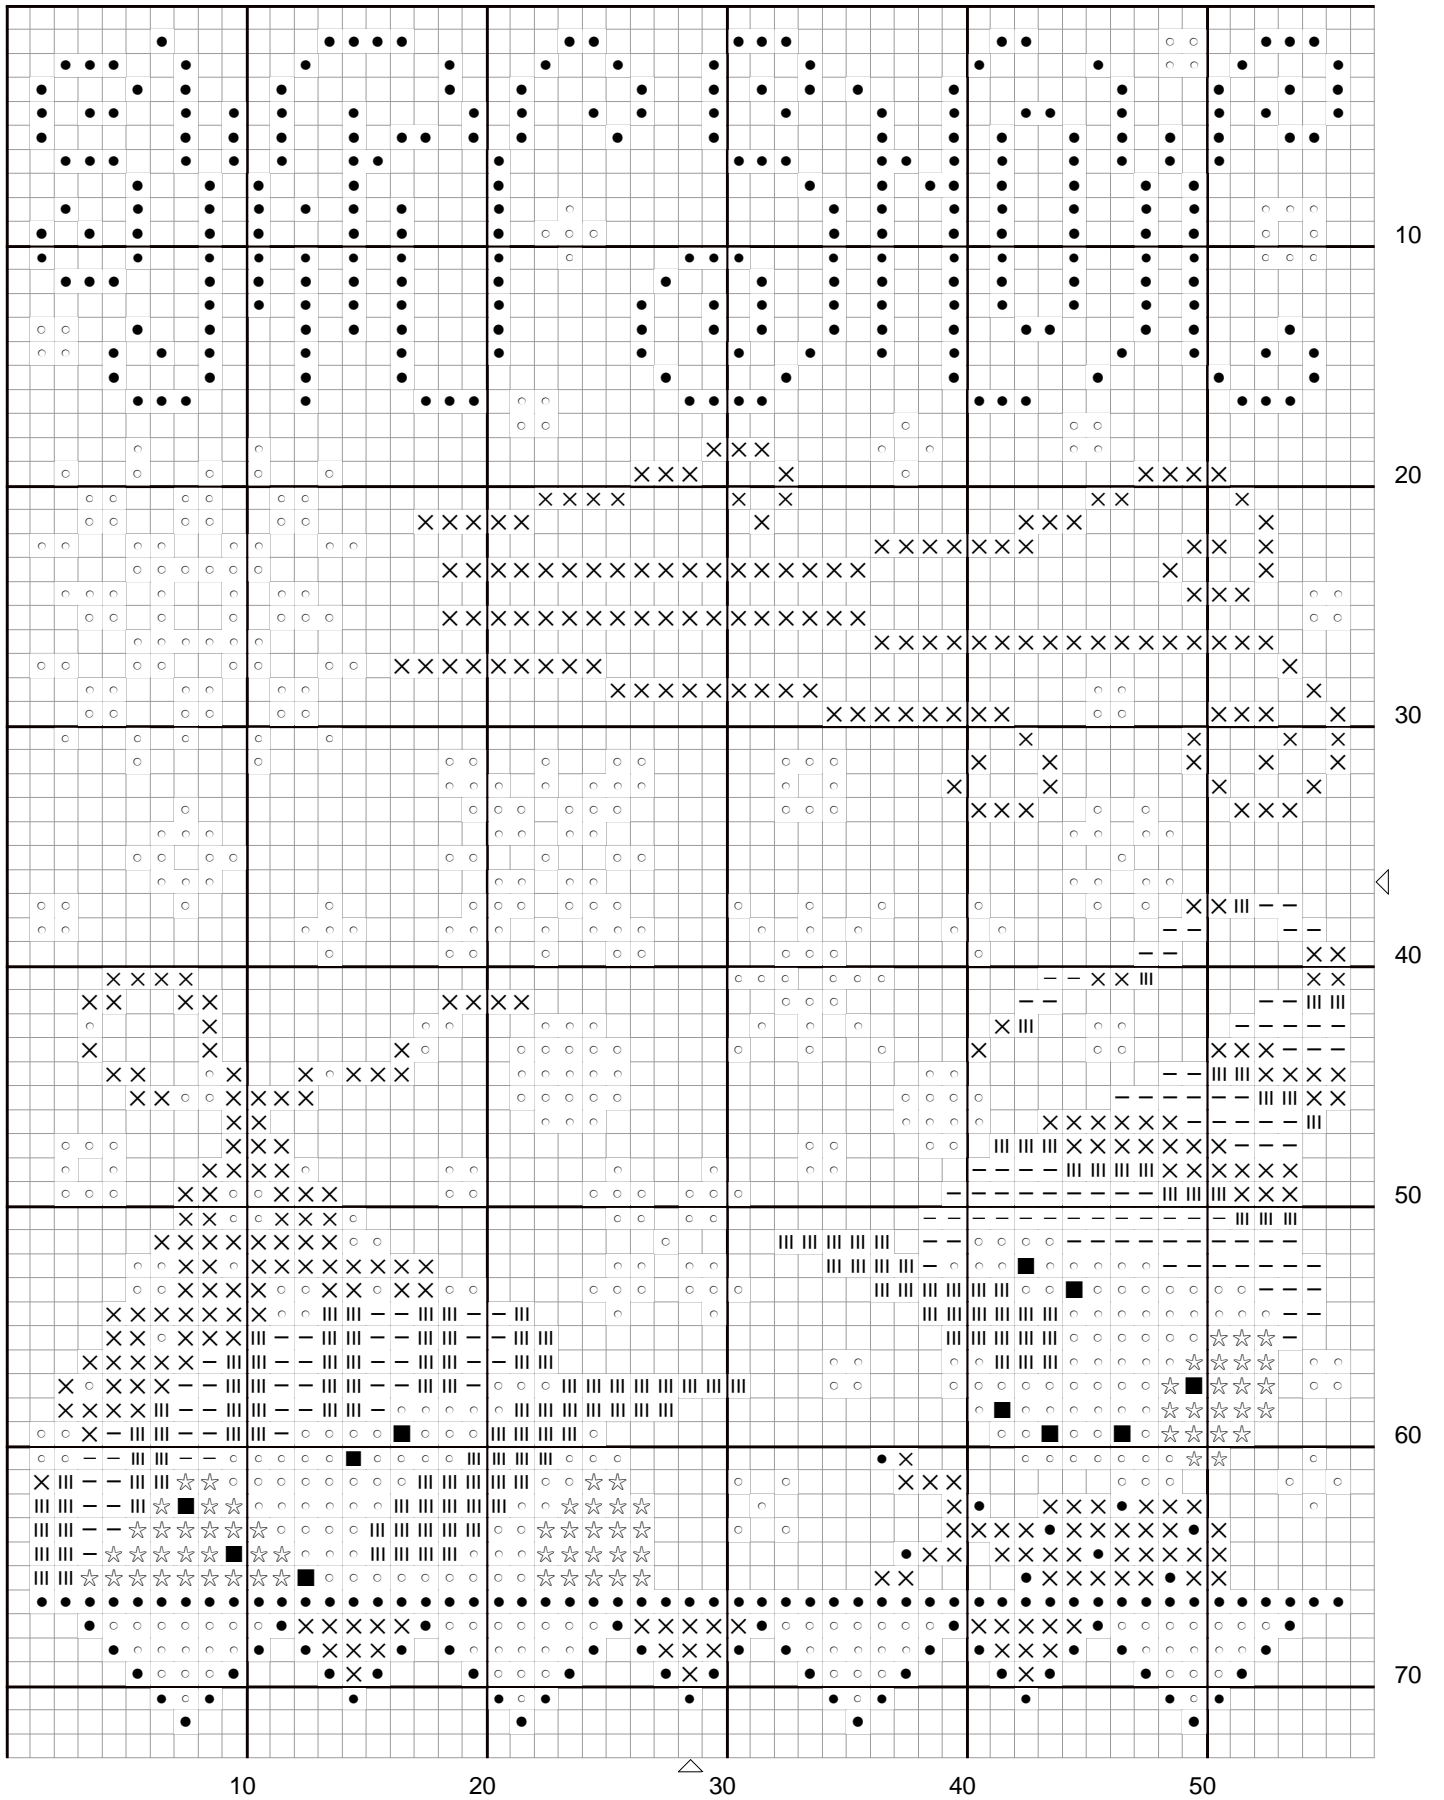

Barbara Anna
Designs

Swirly Snow

Title: Swirly Snow
Author: Barbara Ana Astray Mendez
Copyright: © 2007 Barbara Ana Designs

Grid Size: 57 Wide x 73 High
Fabric: Your choice
Design Area: (55 x 71 stitches)

LEGEND

DMC

•	334	baby blue - md
III	741	tangerine - md
—	743	yellow - md
×	827	blue - vy lt
☆	963	dusty rose - ul vy lt
■	3371	black brown
○	5200	snow white

For personal use only. This design may not be kitted, sold or reproduced in whole or in part except by needle and thread. © 2007 Barbara Ana Designs
<http://www.freewebs.com/barbara-ana-designs/>