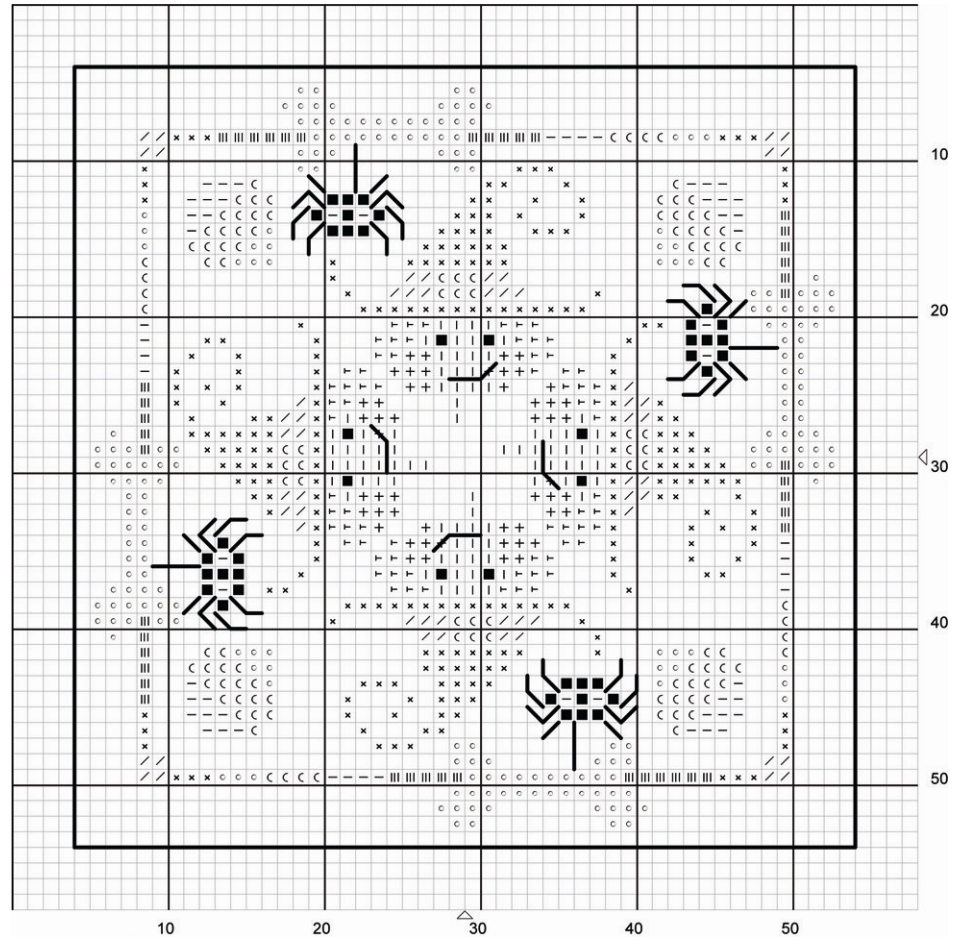

Title: Halloween Biscornu
Author: Barbara Ana Astray Mendez
Copyright: © 2007 Barbara Ana Designs

Grid Size: 58 W x 58 H
Design Area: 4,14" W x 4,14" H (50 x 50 stitches)

DMC

o	White	white
-	725	topaz
C	740	tangerine
+	761	salmon - lt
T	919	red copper
I	948	peach - vy lt
■	3371	black brown
x	3837	lavender - ul dk

DMC Color Variations

III	4050	Roaming Pastures
/	4200	Wild Fire

Backstitch:

Mouth 4200
 Spiders 3371

Barbara Ana
 Designs

Halloween Biscornu by Barbara Ana Astray Mendez
 © 2007 Barbara Ana Designs