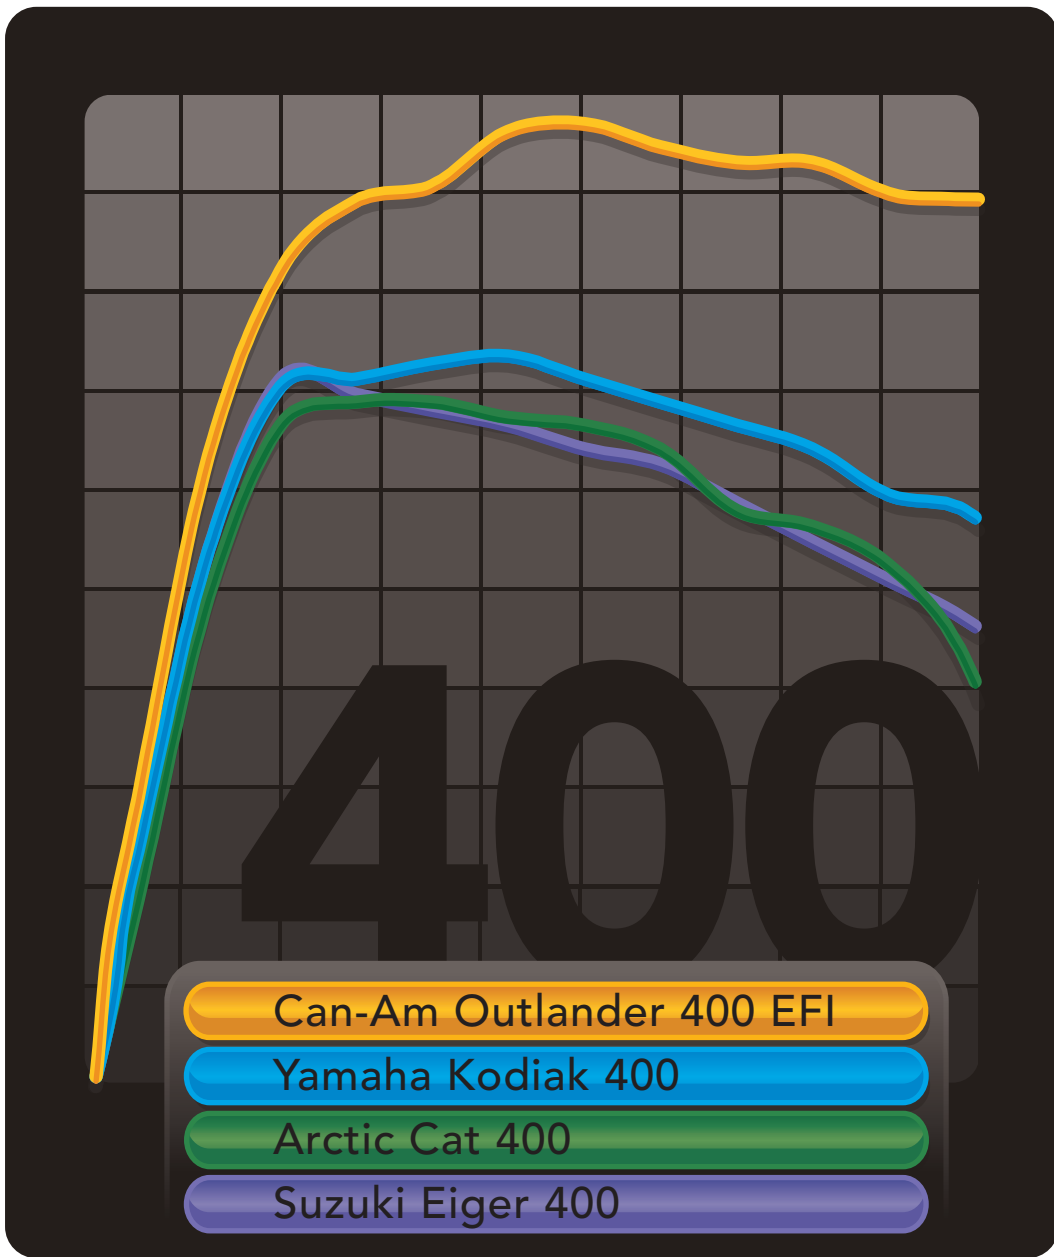

SAE HORSEPOWER (HP)

REAR WHEEL SPEED